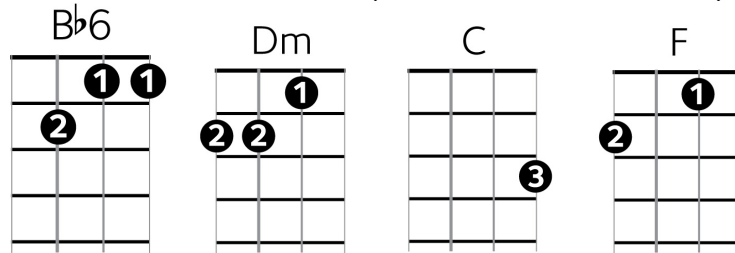

Made in New Zealand

By Katherine Muir, Nikki Taylor and Amber Le Compte 2010

Easy Ukulele Version in F

Intro

Bb Dm C
 // // // // // // // // // // stop (repeat)

Verse One

Bb Dm
 Come take a walk with me
 C
 Look at all the places there are to see
 Bb Dm
 Come on over watch your step on the way down
 C Bb Dm
 Follow us we'll show you around
 C Bb Dm C (stop)
 ...Listen Carefully ...and you'll see we're

Chorus

 Bb
 Made in New Zealand
 C F Bb
 Put together in our kiwi factory
 Bb C
 Just add a smile, kiwi can do and a load of humour
 F C Dm
 A pinch of silver fern and some aroha
 Bb C Bb
 Wrapped up like fish 'n' chips at the bottom of the world

Chorus

Bb F C
(Bridge) Made in New Zealand

Final Chorus

Made in New Zealand
Put together in our kiwi factory
Just add a smile, kiwi can do and a load of humour
A pinch of silver fern and some aroha
Wrapped up like fish 'n' chips
Made in New Zealand
Put together in our kiwi factory
Just add a smile, kiwi can do and a load of humour
A pinch of silver fern and some aroha
Wrapped up like fish 'n' chips
Wrapped up like fish 'n' chips F
Wrapped up like fish 'n' chips at the bottom of the world